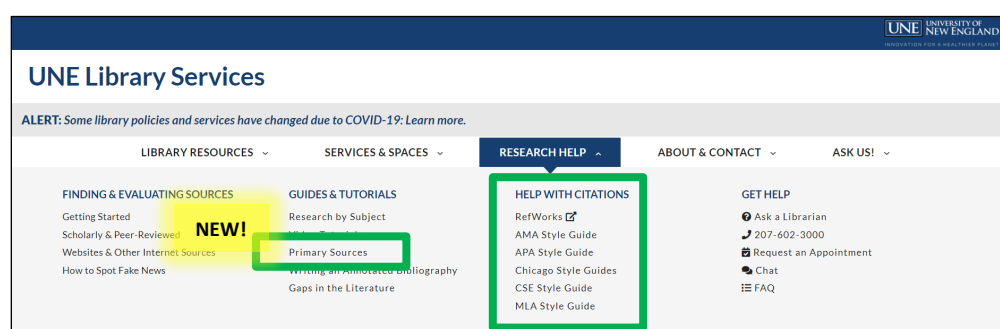

2020.11.13 UFA AAC Library Subcommittee – Monthly Resource Update*

Sent to: Rick Peterson, Mary Aube, Titilola Balogun, Kimberly Cripps, Nancy Simpson, Samar Shaikh, Beth Dyer, Stew Maclehose, Olga Slasten LaPlante, Kaushik Dutta, Marc Ebenfield, Karl Carrigan, Emily Dornblaser

UNE Library Services – Crunch Time Resources

As fall semester winds down and final projects/studies ramp up, [librarians](#) and the [library website](#) are at the ready to connect students and faculty with the resources they need.

CITATION GUIDES AND RESOURCES

Available on the library home page under Research Help → [Help With Citations](#) are citation guides crafted by UNE Librarians. These cover the most frequently used citation styles and use-cases and offer links to full citation manuals. A direct link to RefWorks citation manager is also included.

NEW! PRIMARY SOURCES GUIDE

Now available on the library home page under Research Help → Guides & Tutorials is a [Primary Sources guide](#). Its sections cover primary resources in the humanities and primary and secondary sources in the sciences. Each defines the source concepts and supports their discovery and use.

COMMUNITY EQUITY & DIVERSITY LIBRARY RESOURCE INITIATIVE (CEDLRI)

The community, equity, and diversity library resource initiative (CEDLRI) is an effort to provide the UNE community with resources that inform and inspire action to support inclusive campuses and extended learning sites. Explore (found under Library Resources): <https://library.une.edu/ced-resources/>.

WELCOME MOLLY NELSON, INTERLIBRARY LOAN COORDINATOR! Please join us in welcoming our new Interlibrary Loan Coordinator, Molly Nelson. Molly can be reached at libraryill@une.edu.

Please share this resource with your colleagues and let us know how we can help you and your students.

Thanks,

Bethany Kenyon
Digital Access Librarian, UFA AAC Library Subcommittee Chair
bkenyon@une.edu

*Initiative in response to faculty requests for regular discovery of available Library Services resources.